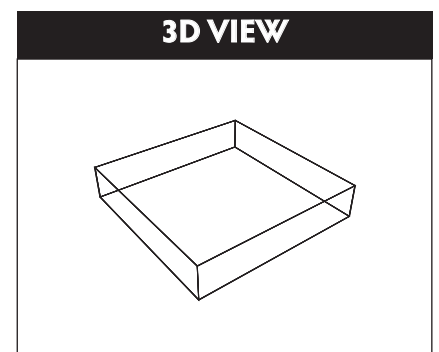

Will my collection fit on...

JAMES ELLIS

Clear Acrylic Block - 100mm x 100mm x 20mm or 4" x 4" x ¾" approx

PLEASE PRINT OUT ON A4 PAPER ONLY

www.jamesellis.ltd.uk