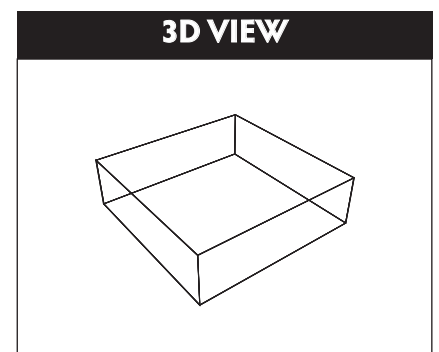

Will my collection fit on...

JAMES ELLIS

Clear Acrylic Block - 100mm x 100mm x 30mm or 4" x 4" x 1¼" approx

PLEASE PRINT OUT ON A4 PAPER ONLY

www.jamesellis.ltd.uk