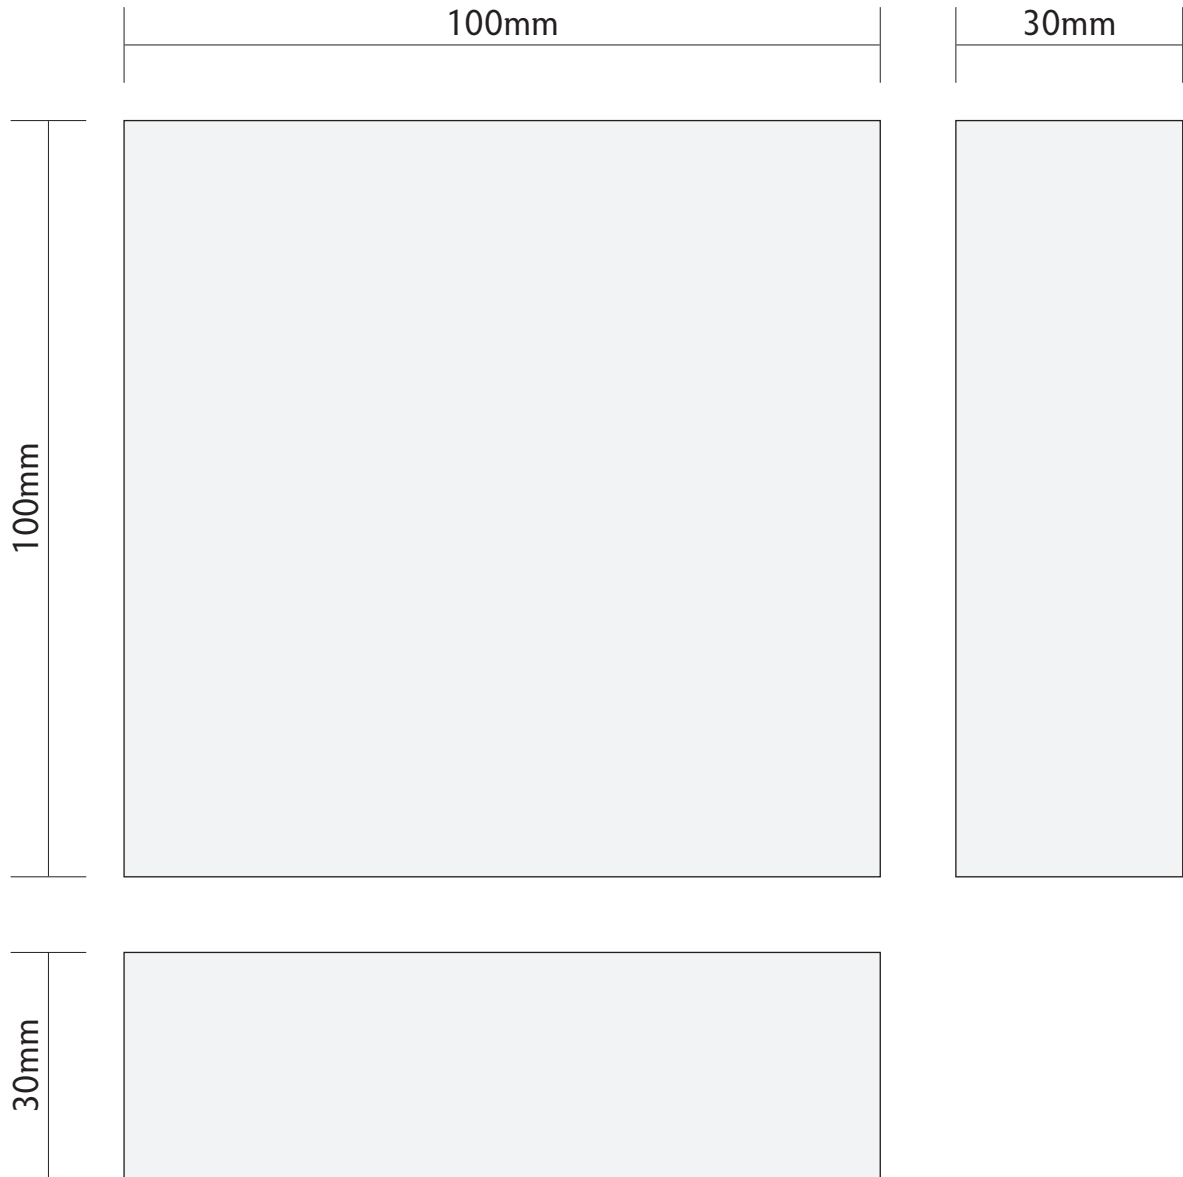

Will my collection fit on...

JAMES ELLIS

Clear Acrylic Block - 100mm x 100mm x 30mm or 4" x 4" x 1¼" approx

PLEASE PRINT OUT ON A4 PAPER ONLY

www.jamesellis.ltd.uk