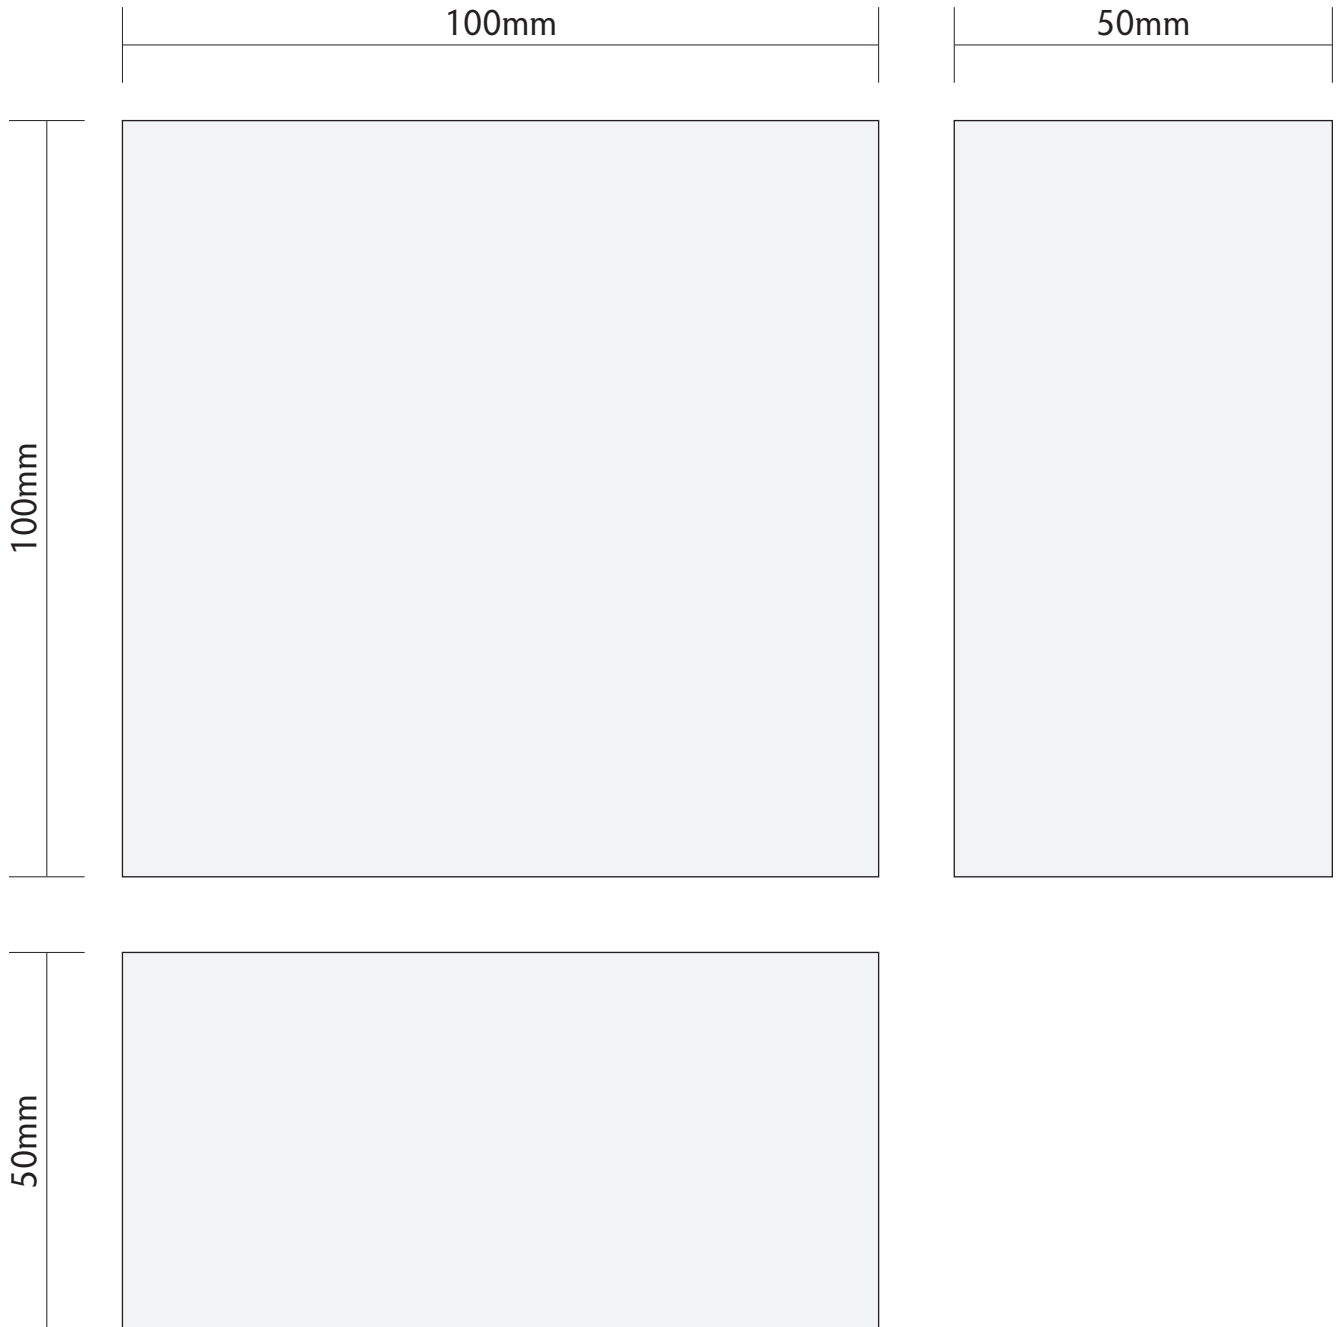

Clear Acrylic Block - 100mm x 100mm x 50mm or 4" x 4" x 2" approx

PLEASE PRINT OUT ON A4 PAPER ONLY