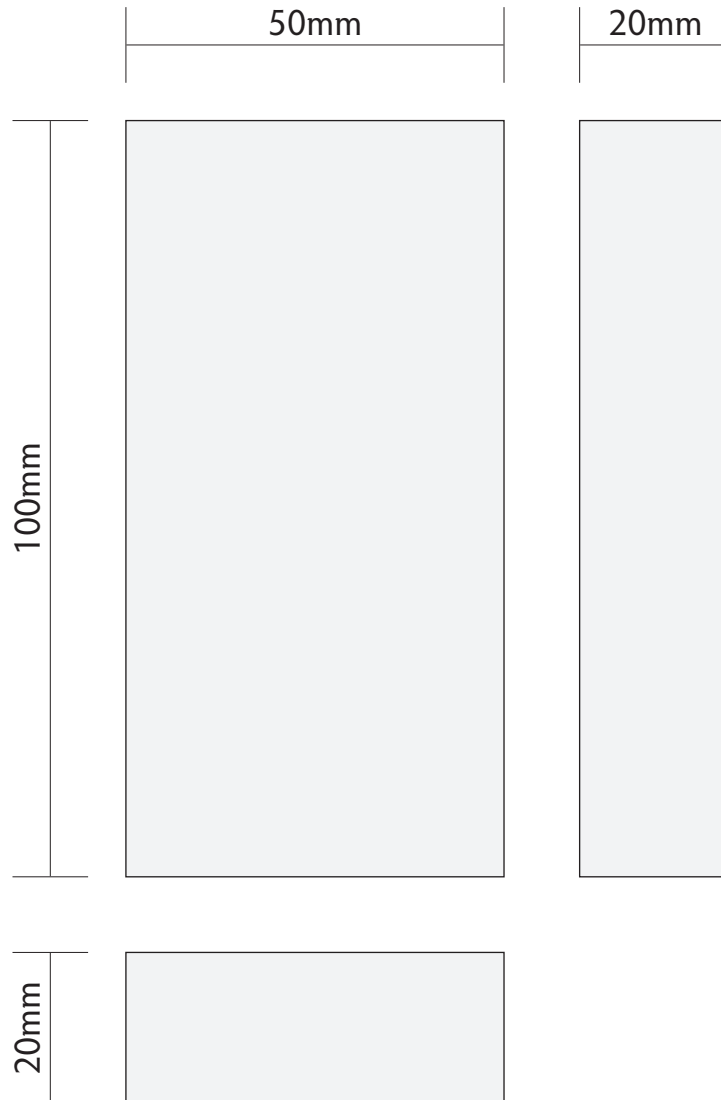

Will my collection fit on...

JAMES ELLIS

Clear Acrylic Block - 100mm x 50mm x 20mm or 4" x 2" x ¾" approx

3D VIEW

PLEASE PRINT OUT ON A4 PAPER ONLY

www.jamesellis.ltd.uk