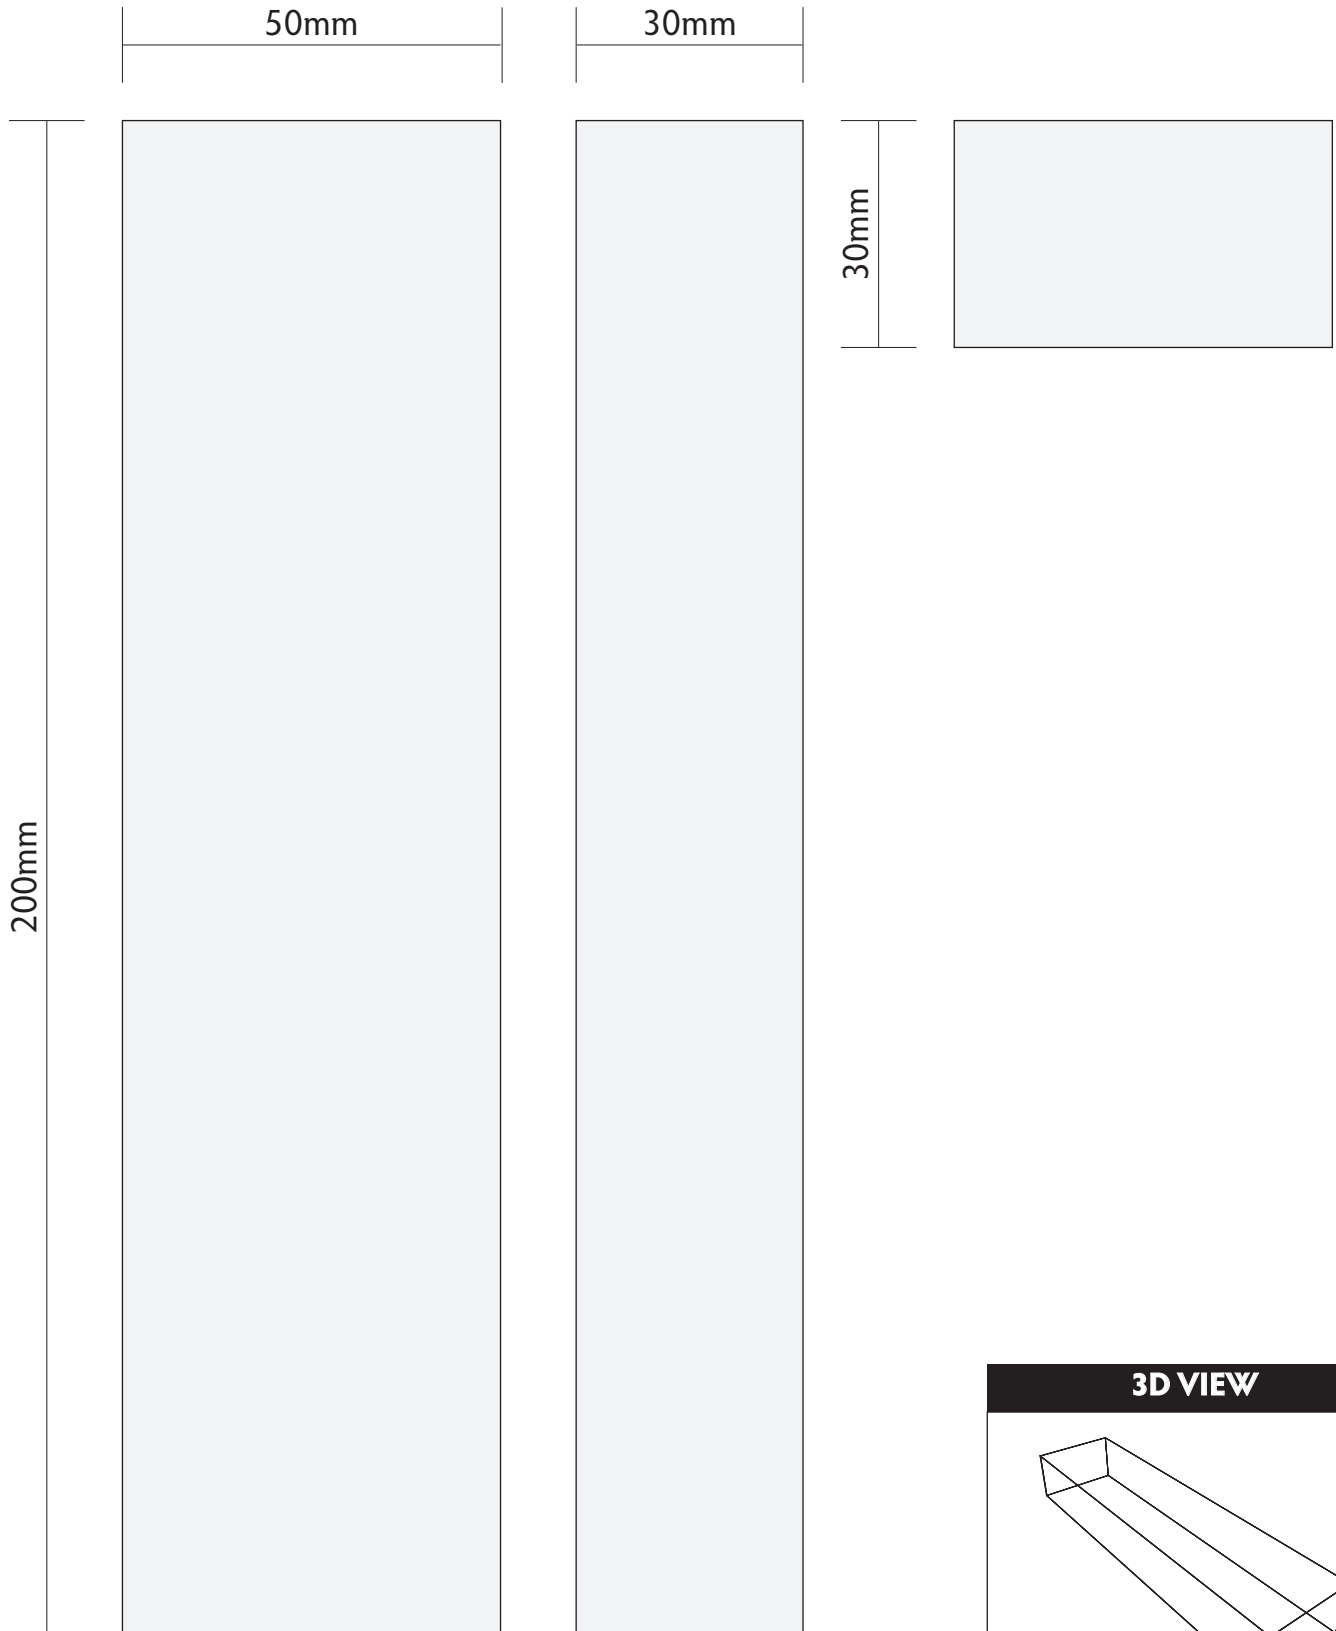

Will my collection fit on...

JAMES ELLIS

Clear Acrylic Block - 200mm x 50mm x 30mm or 8" x 2" x 1¼" approx

PLEASE PRINT OUT ON A4 PAPER ONLY

www.jamesellis.ltd.uk