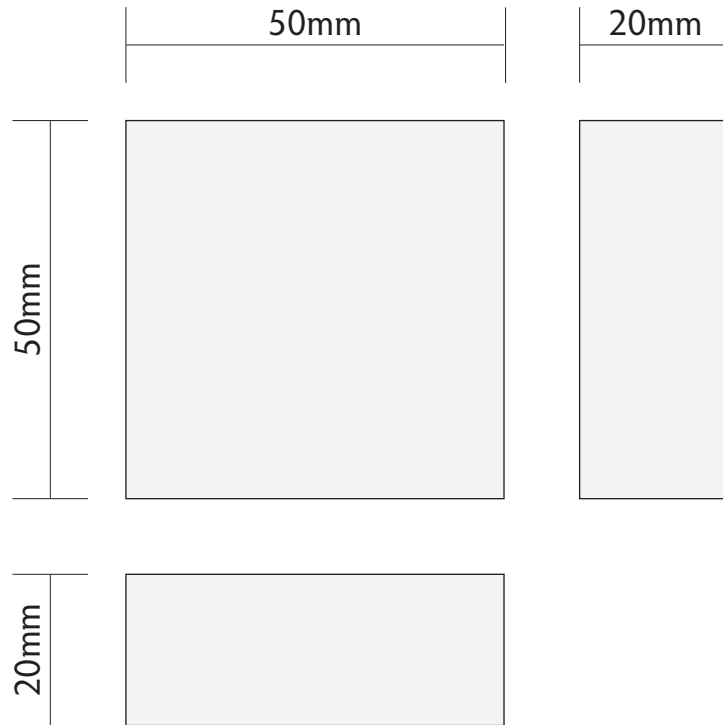

Will my collection fit on...

JAMES ELLIS

Clear Acrylic Block - 50mm x 50mm x 20mm or 2" x 2" x 1¼" approx

3D VIEW

PLEASE PRINT OUT ON A4 PAPER ONLY

www.jamesellis.ltd.uk