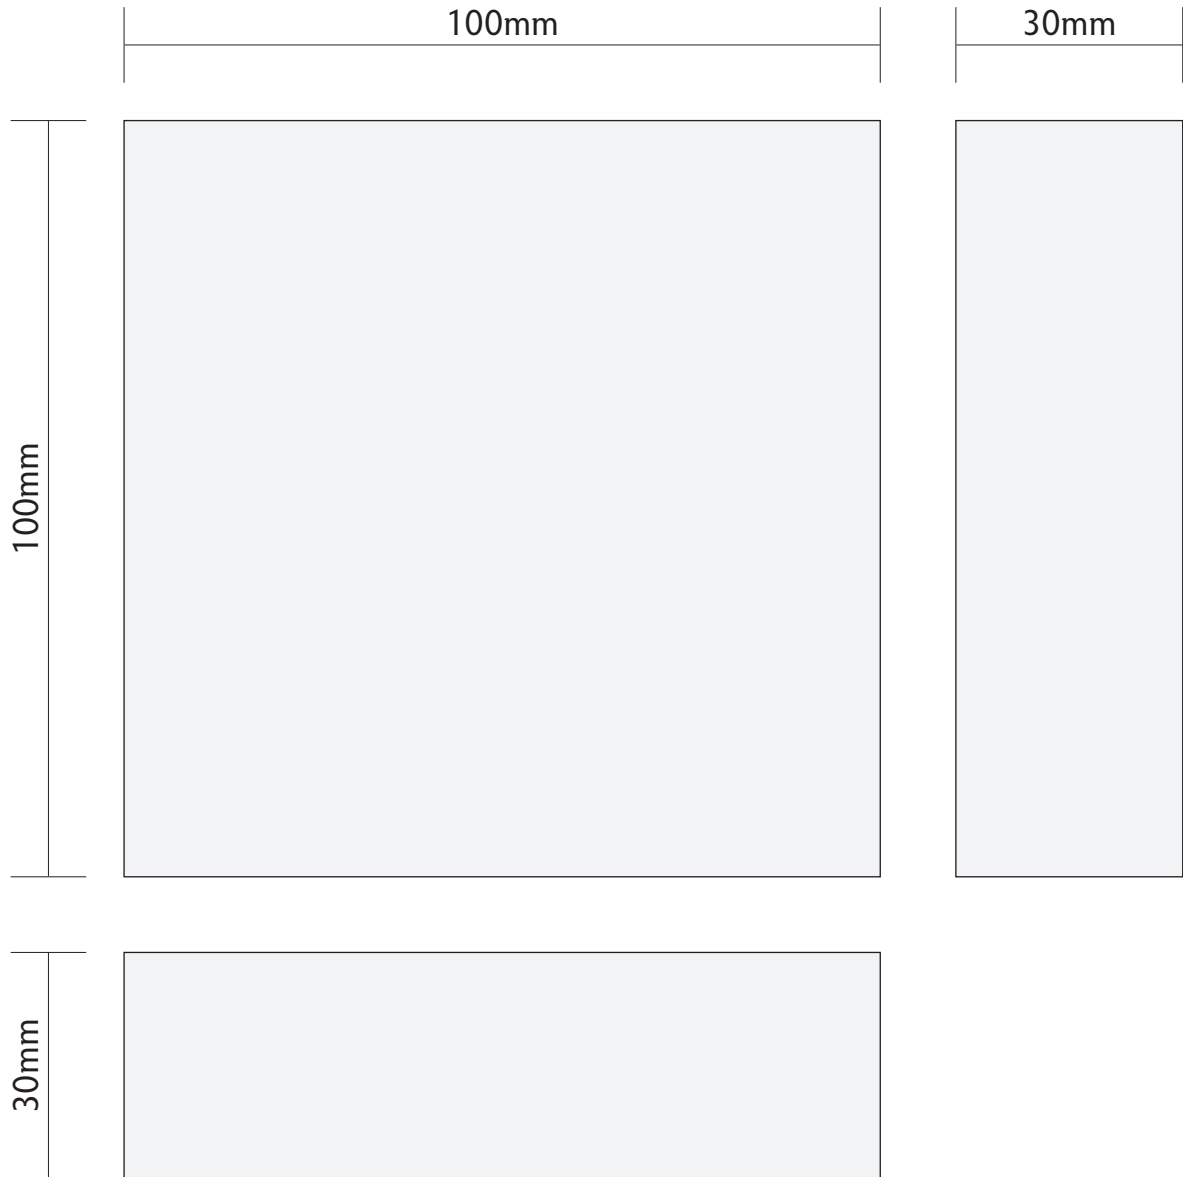

Will my collection fit on...

JAMES ELLIS

Clear Acrylic Block - 100mm x 100mm x 20mm or 4" x 4" x 3/4" approx

PLEASE PRINT OUT ON A4 PAPER ONLY

www.jamesellis.ltd.uk

Will my collection fit on...

JAMES ELLIS

Clear Acrylic Block - 100mm x 100mm x 30mm or 4" x 4" x 1¼" approx

3D VIEW

PLEASE PRINT OUT ON A4 PAPER ONLY

www.jamesellis.ltd.uk

Clear Acrylic Block - 100mm x 100mm x 50mm or 4" x 4" x 2" approx

PLEASE PRINT OUT ON A4 PAPER ONLY

Will my collection fit on...

JAMES ELLIS

Clear Acrylic Block - 100mm x 50mm x 20mm or 4" x 2" x ¾" approx

3D VIEW

PLEASE PRINT OUT ON A4 PAPER ONLY

www.jamesellis.ltd.uk

Will my collection fit on...

JAMES ELLIS

Clear Acrylic Block - 200mm x 50mm x 30mm or 8" x 2" x 1¼" approx

PLEASE PRINT OUT ON A4 PAPER ONLY

www.jamesellis.ltd.uk

Will my collection fit on...

JAMES ELLIS

Clear Acrylic Block - 50mm x 50mm x 20mm or 2" x 2" x 1¼" approx

3D VIEW

PLEASE PRINT OUT ON A4 PAPER ONLY

www.jamesellis.ltd.uk