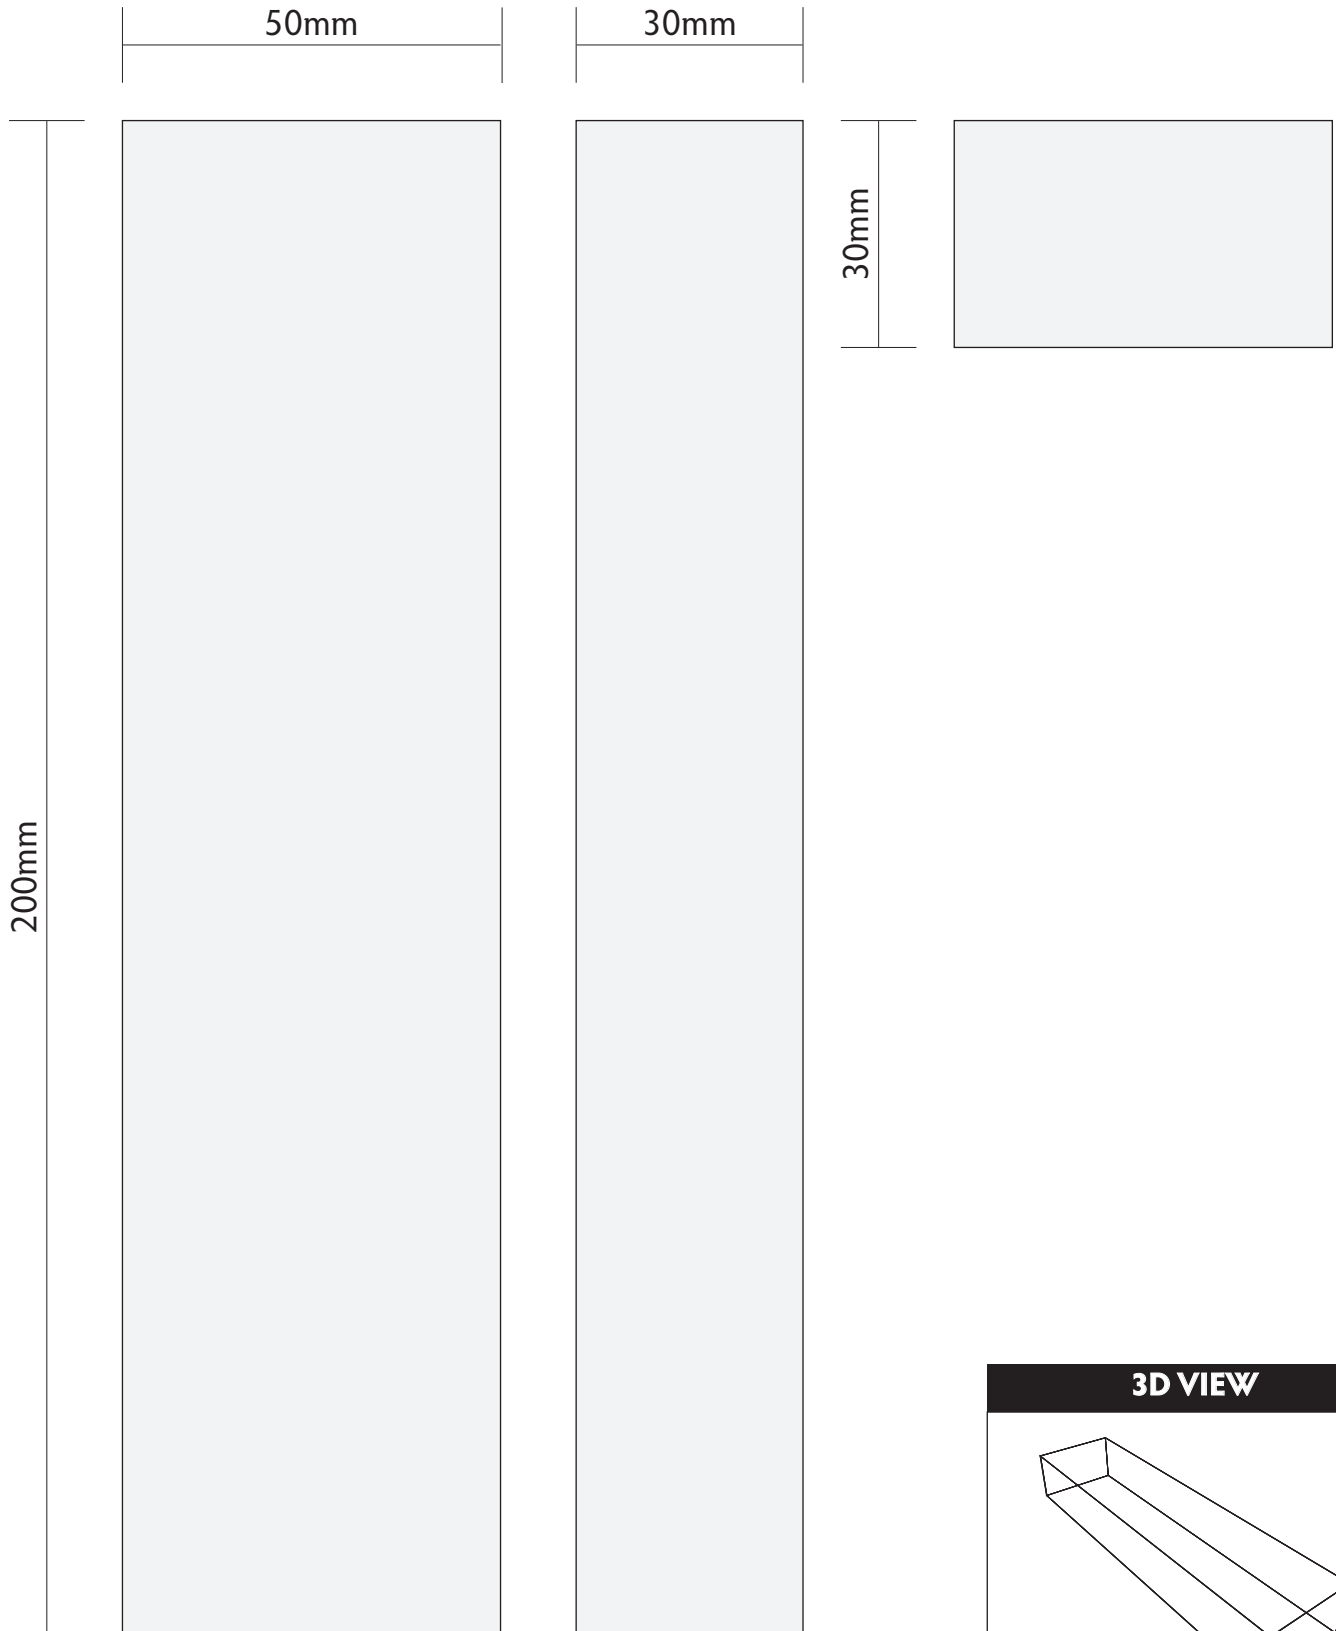

Will my collection fit on...

JAMES ELLIS

Clear Acrylic Block - 100mm x 100mm x 20mm or 4" x 4" x 3/4" approx

PLEASE PRINT OUT ON A4 PAPER ONLY

www.jamesellis.ltd.uk

Will my collection fit on...

JAMES ELLIS

Clear Acrylic Block - 100mm x 100mm x 30mm or 4" x 4" x 1¼" approx

3D VIEW

PLEASE PRINT OUT ON A4 PAPER ONLY

www.jamesellis.ltd.uk

Clear Acrylic Block - 100mm x 100mm x 50mm or 4" x 4" x 2" approx

PLEASE PRINT OUT ON A4 PAPER ONLY

Will my collection fit on...

JAMES ELLIS

Clear Acrylic Block - 100mm x 50mm x 20mm or 4" x 2" x ¾" approx

3D VIEW

PLEASE PRINT OUT ON A4 PAPER ONLY

www.jamesellis.ltd.uk

Will my collection fit on...

JAMES ELLIS

Clear Acrylic Block - 200mm x 50mm x 30mm or 8" x 2" x 1¼" approx

PLEASE PRINT OUT ON A4 PAPER ONLY

www.jamesellis.ltd.uk

Will my collection fit on...

JAMES ELLIS

Clear Acrylic Block - 50mm x 50mm x 20mm or 2" x 2" x 1¼" approx

3D VIEW

PLEASE PRINT OUT ON A4 PAPER ONLY

www.jamesellis.ltd.uk