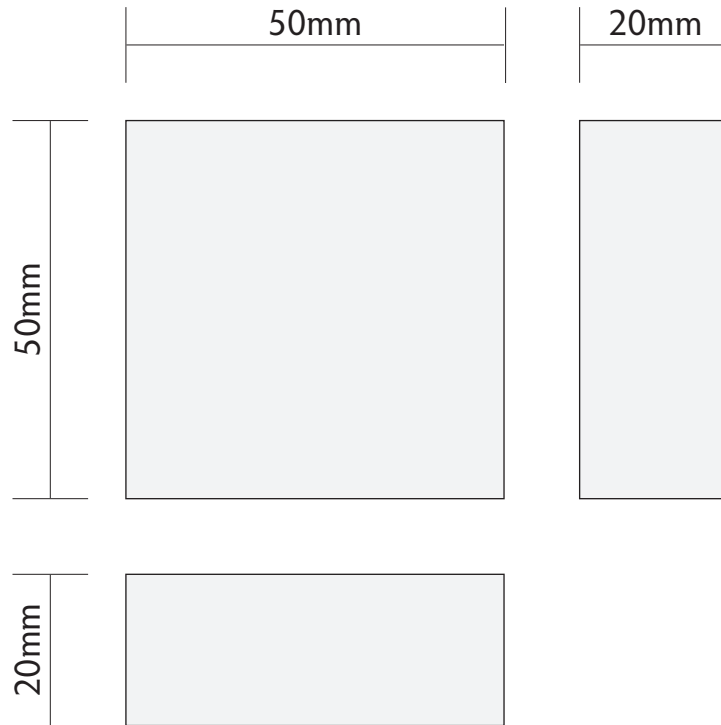

Will my collection fit on...

JAMES ELLIS

Clear Acrylic Block - 100mm x 100mm x 20mm or 4" x 4" x 3/4" approx

PLEASE PRINT OUT ON A4 PAPER ONLY

www.jamesellis.ltd.uk

Will my collection fit on...

JAMES ELLIS

Clear Acrylic Block - 100mm x 100mm x 30mm or 4" x 4" x 1¼" approx

3D VIEW

PLEASE PRINT OUT ON A4 PAPER ONLY

www.jamesellis.ltd.uk

Clear Acrylic Block - 100mm x 100mm x 50mm or 4" x 4" x 2" approx

PLEASE PRINT OUT ON A4 PAPER ONLY

Will my collection fit on...

JAMES ELLIS

Clear Acrylic Block - 100mm x 50mm x 20mm or 4" x 2" x ¾" approx

3D VIEW

PLEASE PRINT OUT ON A4 PAPER ONLY

www.jamesellis.ltd.uk

Will my collection fit on...

JAMES ELLIS

Clear Acrylic Block - 200mm x 50mm x 30mm or 8" x 2" x 1¼" approx

PLEASE PRINT OUT ON A4 PAPER ONLY

www.jamesellis.ltd.uk

Will my collection fit on...

JAMES ELLIS

Clear Acrylic Block - 50mm x 50mm x 20mm or 2" x 2" x 1¼" approx

3D VIEW

PLEASE PRINT OUT ON A4 PAPER ONLY

www.jamesellis.ltd.uk