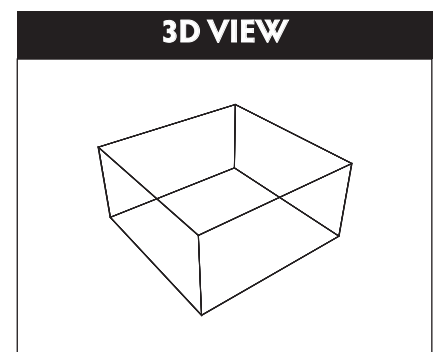

Will my collection fit on...

JAMES ELLIS

Clear Acrylic Block - 100mm x 100mm x 20mm or 4" x 4" x 3/4" approx

PLEASE PRINT OUT ON A4 PAPER ONLY

www.jamesellis.ltd.uk

Will my collection fit on...

JAMES ELLIS

Clear Acrylic Block - 100mm x 100mm x 30mm or 4" x 4" x 1¼" approx

3D VIEW

PLEASE PRINT OUT ON A4 PAPER ONLY

www.jamesellis.ltd.uk

Clear Acrylic Block - 100mm x 100mm x 50mm or 4" x 4" x 2" approx

PLEASE PRINT OUT ON A4 PAPER ONLY

Will my collection fit on...

JAMES ELLIS

Clear Acrylic Block - 100mm x 50mm x 20mm or 4" x 2" x ¾" approx

3D VIEW

PLEASE PRINT OUT ON A4 PAPER ONLY

www.jamesellis.ltd.uk

Will my collection fit on...

JAMES ELLIS

Clear Acrylic Block - 200mm x 50mm x 30mm or 8" x 2" x 1¼" approx

PLEASE PRINT OUT ON A4 PAPER ONLY

www.jamesellis.ltd.uk

Will my collection fit on...

JAMES ELLIS

Clear Acrylic Block - 50mm x 50mm x 20mm or 2" x 2" x 1¼" approx

3D VIEW

PLEASE PRINT OUT ON A4 PAPER ONLY

www.jamesellis.ltd.uk