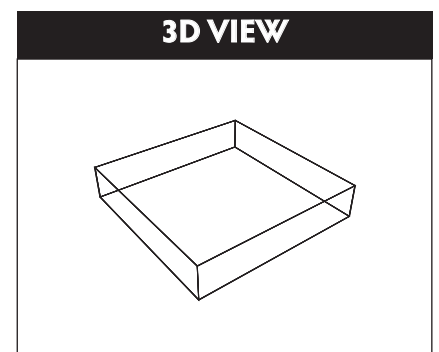

Will my collection fit on...

JAMES ELLIS

Clear Acrylic Block - 100mm x 100mm x 20mm or 4" x 4" x 3/4" approx

PLEASE PRINT OUT ON A4 PAPER ONLY

www.jamesellis.ltd.uk

Will my collection fit on...

JAMES ELLIS

Clear Acrylic Block - 100mm x 100mm x 30mm or 4" x 4" x 1¼" approx

3D VIEW

PLEASE PRINT OUT ON A4 PAPER ONLY

www.jamesellis.ltd.uk

Clear Acrylic Block - 100mm x 100mm x 50mm or 4" x 4" x 2" approx

PLEASE PRINT OUT ON A4 PAPER ONLY

Will my collection fit on...

JAMES ELLIS

Clear Acrylic Block - 100mm x 50mm x 20mm or 4" x 2" x ¾" approx

3D VIEW

PLEASE PRINT OUT ON A4 PAPER ONLY

www.jamesellis.ltd.uk

Will my collection fit on...

JAMES ELLIS

Clear Acrylic Block - 200mm x 50mm x 30mm or 8" x 2" x 1¼" approx

PLEASE PRINT OUT ON A4 PAPER ONLY

www.jamesellis.ltd.uk

Will my collection fit on...

JAMES ELLIS

Clear Acrylic Block - 50mm x 50mm x 20mm or 2" x 2" x 1¼" approx

3D VIEW

PLEASE PRINT OUT ON A4 PAPER ONLY

www.jamesellis.ltd.uk